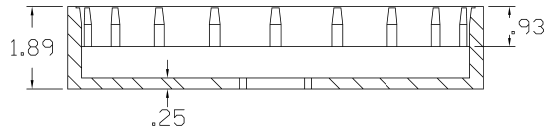

VB STABILIZER 5 1/4 PLASTIC  
VALVE BOX BOTTOM 101/106  
BELL

SECTION A-A

GRE5LWRDBLK  
5 1/4 RD  
LID  
WATER BLK

GRE5R500R  
P 500 RD  
RIM

P05THC14  
BISON TOP STRAIGHT  
HEAVY DUTY  
6.125 X 0.200 SCREW 14  
IN

P05BHC24  
BISON 101 BOTTOM  
HEAVY DUTY  
5.625 X 0.300 SCREW  
TYPE 24 IN

NOTE:  
1. BISON TOP AND BOTTOM  
SHOULD BE BLUE IN COLOR

STANDARD DETAIL VALVE BOX	
CITY OF TULSA	
DRAWN BY: D.J.N. CHECKED BY: DATE: OCT. 2024	APPROVED
NOT TO SCALE	STANDARD NO. 313A