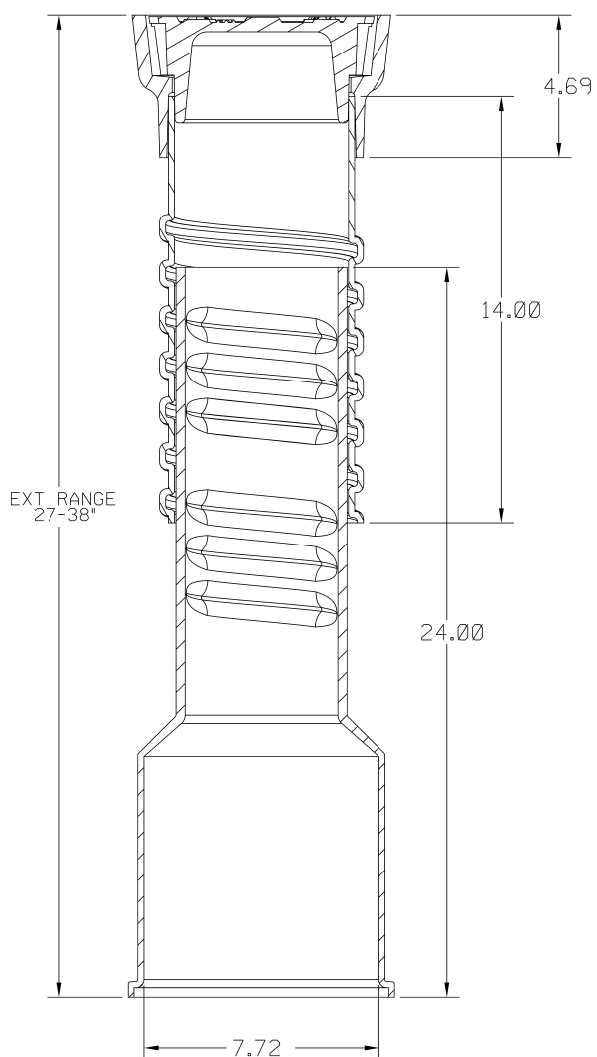

VB STABILIZER 5 1/4 PLASTIC  
VALVE BOX BOTTOM 101/106  
BELL

SECTION A-A

GRE5LWRDBLK  
5 1/4 RD  
LID  
WATER BLK

GRE5R500R  
P 500 RD  
RIM

P05THC14  
BISON TOP STRAIGHT  
HEAVY DUTY  
6.125 X 0.200 SCREW 14  
IN

P05BHC24  
BISON 101 BOTTOM  
HEAVY DUTY  
5.625 X 0.300 SCREW  
TYPE 24 IN

NOTE:  
1. BISON TOP AND BOTTOM  
SHOULD BE BLUE IN COLOR

STANDARD DETAIL VALVE BOX	
CITY OF TULSA	
DRAWN BY: D.J.N. CHECKED BY: DATE: OCT. 2024	APPROVED
NOT TO SCALE	STANDARD NO. 313A