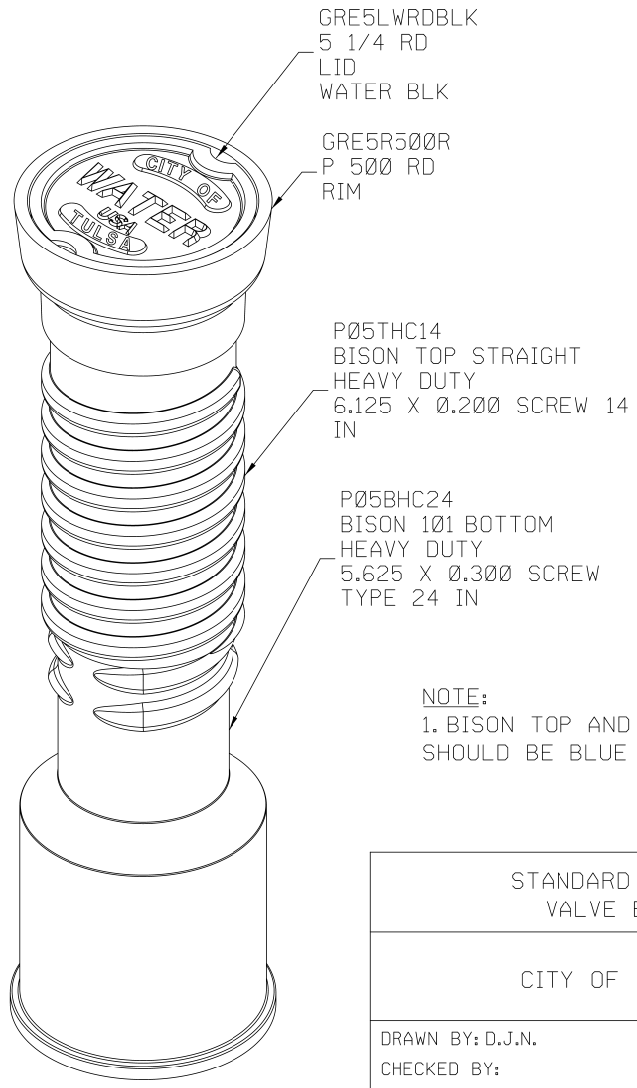

VB STABILIZER 5 1/4 PLASTIC  
VALVE BOX BOTTOM 101/106  
BELL

SECTION A-A

GRE5LWRDBLK  
5 1/4 RD  
LID  
WATER BLK

GRE5R500R  
P 500 RD  
RIM

P05THC14  
BISON TOP STRAIGHT  
HEAVY DUTY  
6.125 X 0.200 SCREW 14  
IN

P05BHC24  
BISON 101 BOTTOM  
HEAVY DUTY  
5.625 X 0.300 SCREW  
TYPE 24 IN

NOTE:  
1. BISON TOP AND BOTTOM  
SHOULD BE BLUE IN COLOR

STANDARD DETAIL VALVE BOX	
CITY OF TULSA	
DRAWN BY: D.J.N. CHECKED BY: DATE: OCT. 2024	APPROVED
NOT TO SCALE	STANDARD NO. 313A