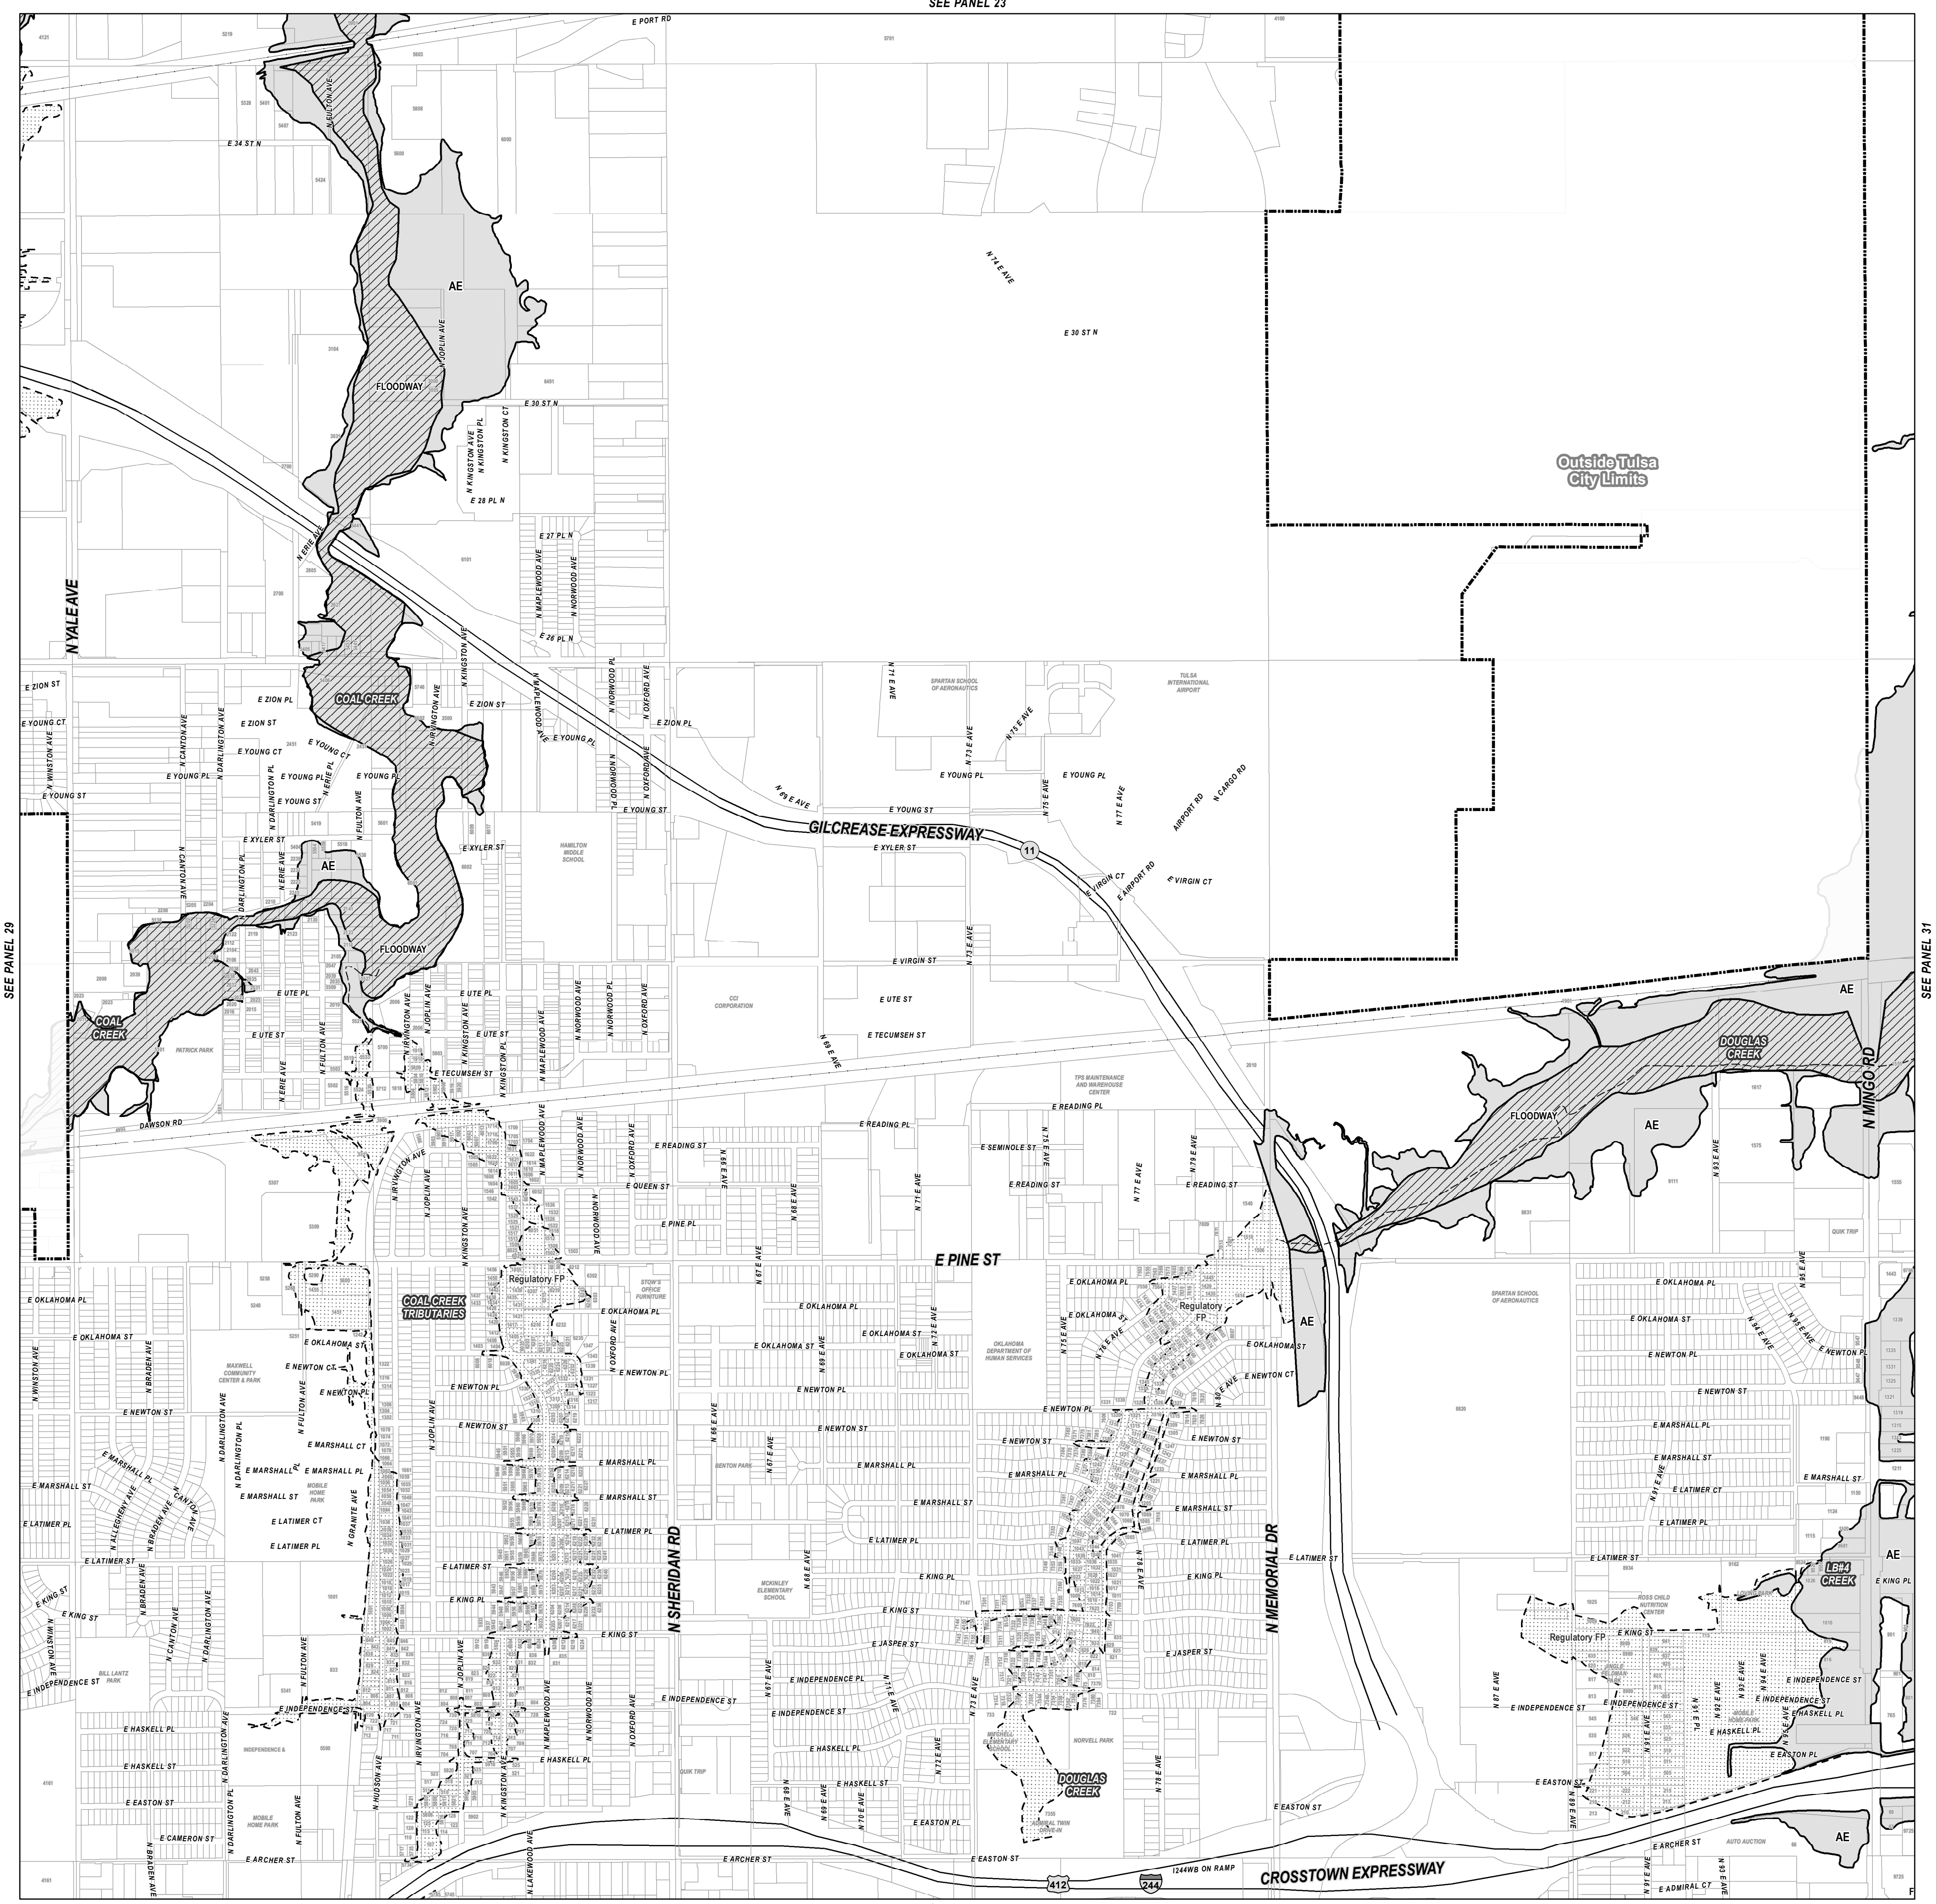

Outside Tulsa City Limits

SEE PANEL 29

SEE PANEL 31

TULSA
 A New Kind of Energy.SM

ENGINEERING SERVICES

[Signature]
 CITY ENGINEER
 03.09.21
 DATE

TULSA REGULATORY AND FEMA FLOODPLAINS

NOTES:

MAPPED FLOODPLAIN BOUNDARIES ARE APPROXIMATE AND ARE FOR GENERAL REPRESENTATION ONLY. PLEASE CONTACT THE CITY OF TULSA CUSTOMER CARE CENTER AT (918) 596-2100 FOR MORE DETAILED FLOODPLAIN EVALUATIONS IN YOUR AREA.

- FEMA Floodway
- FEMA Zone AE, Zone AO
- FEMA Zone A
- Tulsa Regulatory Floodplain
- Tulsa Regulatory Shallow Flooding
- FEMA Stream Centerlines

* All properties touching or located within 50ft of the floodplain are labeled with the house number